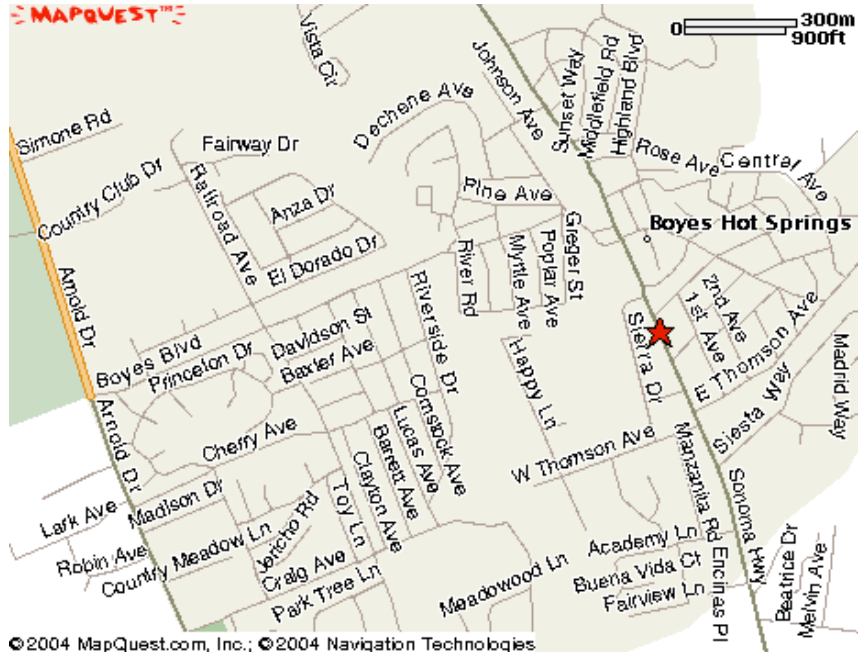

KATE WARWICK-SMITH, MFT

18340 Sonoma Highway (Highway 12)
Sonoma, CA 95476

(707) 996-4416

Directions from Santa Rosa:

- ♦ Take Highway 12 towards Sonoma.
- ♦ At the Boyes Blvd intersection the Sonoma Mission Inn will be on your right.
- ♦ Go about one block, on your right you will see a gray building with MetroPCS in the front. Turn right into the parking lot.
- ♦ My office is through the back entrance. The waiting area is the second door on your left.

Directions from Petaluma:

- ♦ Take Highway 116/Lakeville Highway/Stage Gulch Road towards Sonoma
- ♦ Make a left hand turn onto Arnold Drive
- ♦ At the sixth stop light turn right onto Boyes Blvd.
- ♦ Go about one mile then turn right onto Highway 12. You will see the Sonoma Mission Inn on your right.
- ♦ Go about one block, on your right you will see a gray building with MetroPCS in the front. Turn right into the parking lot.
- ♦ My office is through the back entrance. The waiting area is the second door on your left.

Directions from Napa:

- ♦ Take Highway 121/12 towards Sonoma
- ♦ Veer slightly towards the left onto 121 S/Fremont Dr. Sign will direct you towards Petaluma/San Francisco

Turn right onto 116 W (Signs will direct you to 121/Petaluma)

Santa Rosa - North

Sonoma - South